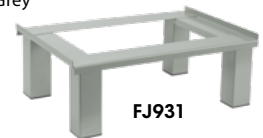

LOCKERETTES

Model No.	Bank of	Price /Each
-----------	---------	-------------

BASIC STYLE

FJ171	1	
FJ172	2	
FJ173	3	
FJ174	4	

W/PERFORATED DOORS

FJ490	1	
FJ491	2	
FJ492	3	
FL353	4	

FREE STANDING BASE

- Ideal for making the underneath of your lockers accessible for cleaning
- Constructed of 16-gauge steel legs and frame
- Grey

FJ931

Model No.	For Bank of	Dimensions W" x D" x H"	Price /Each
FJ931	1	12 x 18 x 6	
FJ932	2	24 x 18 x 6	
FJ933	3	36 x 18 x 6	
FJ934	4	48 x 18 x 6	