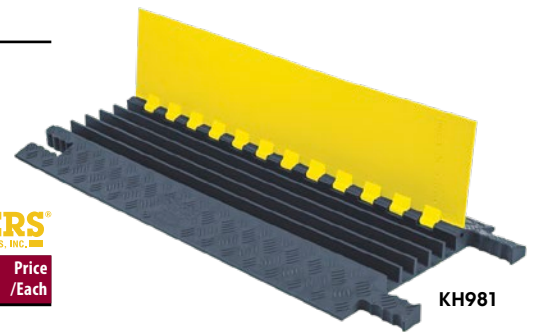

Grip Guard® Light-Duty Cable Protector

- Made from tough, high impact absorbing, non-conductive polyurethane
- Resistant to oil, fuels and lubricants
- Recessed carrying handle molded in to the underside of the protector
- Super lightweight: Up to 75% lighter than standard cable protectors
- Ideal for: Entertainment, light commercial and utility applications

Model No.	Mfg. No.	No. of Channels	Dimensions W" x L" x H"	Channel W" x H"	Max. Load Capacity lbs./tons		Price /Each
					Tire	Axle	
KH981	GG5X125-Y/GRY	5	16.4/9 x 36 x 1.6	1.25 x 1.25	5000/2.5	10 000/5	
KH986	GG3X225-Y/GRY	3	18.2 x 36 x 2.67	2.25 x 2.25	5000/2.5	10 000/5