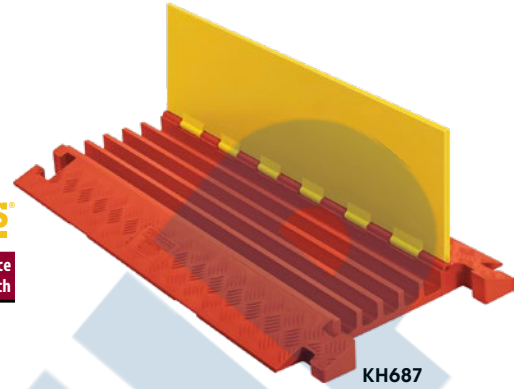

Linebacker® Cable Protectors

- Most robust cable protection option
- High load bearing capacity for heavy equipment applications
- Ideal for: Manufacturing, Oil and gas, mining, military, construction and heavy-duty applications
- Protects cables and hoses
- All-weather polyurethane construction
- Easy to transport, setup, disassemble, and store
- Thick lid and base allow for high volume of traffic
- Modular interlocking design

Model No.	Mfg. No.	No. of Channels	Dimensions W" x L" x H"	Channel W" x H"	Max. Load Capacity lbs./tons		Price /Each
					Tire	Axle	
KH702	CP1X125-GP-0	1	11.5 x 36 x 1.625	1.25 x 1.25	11 700/11.7	23 400/5.85	
KH699	CP2X325-Y/0	2	22 x 36 x 4.13	3.25 x 3.25	10 880/5.44	21 760/10.88	
KH695	CP3X225-Y/0	3	20 x 36 x 3.05	2.25 x 2.25	14 210/7.105	28 400/14.21	
KH691	CP4X125-Y/0	4	20 x 36 x 2.31	1.85 x 1.35	20 150/10.075	40 300/20.15	
KI046	CP4X300-Y/0	4	23.9 x 36 x 3.9	3 x 3	10 100/5.05	20 200/10.1	
KH700	CP5X125-GP-0/Y	5	17.25 x 36 x 1.9375	1.3 x 1.3	10 500/5.25	21 000/10.5	
KH687	CP5X125-Y/0	5	20 x 36 x 2.31	1.35 x 1.35	20 150/10.075	40 300/20.15	

Guard Dog® Low Profile Cable Protectors

- Protects cables and hoses
- Modular interlocking design
- Thick lid and base allow for high volume of traffic
- Easy to transport, setup, disassemble, and store
- Most versatile cable protection option
- Solid construction for pedestrian traffic, and over the road vehicles
- Ideal for: Utility, industrial, entertainment

Grip Guard® Light-Duty Cable Protector

- Made from tough, high impact absorbing, non-conductive polyurethane
- Resistant to oil, fuels and lubricants
- Recessed carrying handle molded in to the underside of the protector
- Super lightweight: Up to 75% lighter than standard cable protectors
- Ideal for: Entertainment, light commercial and utility applications