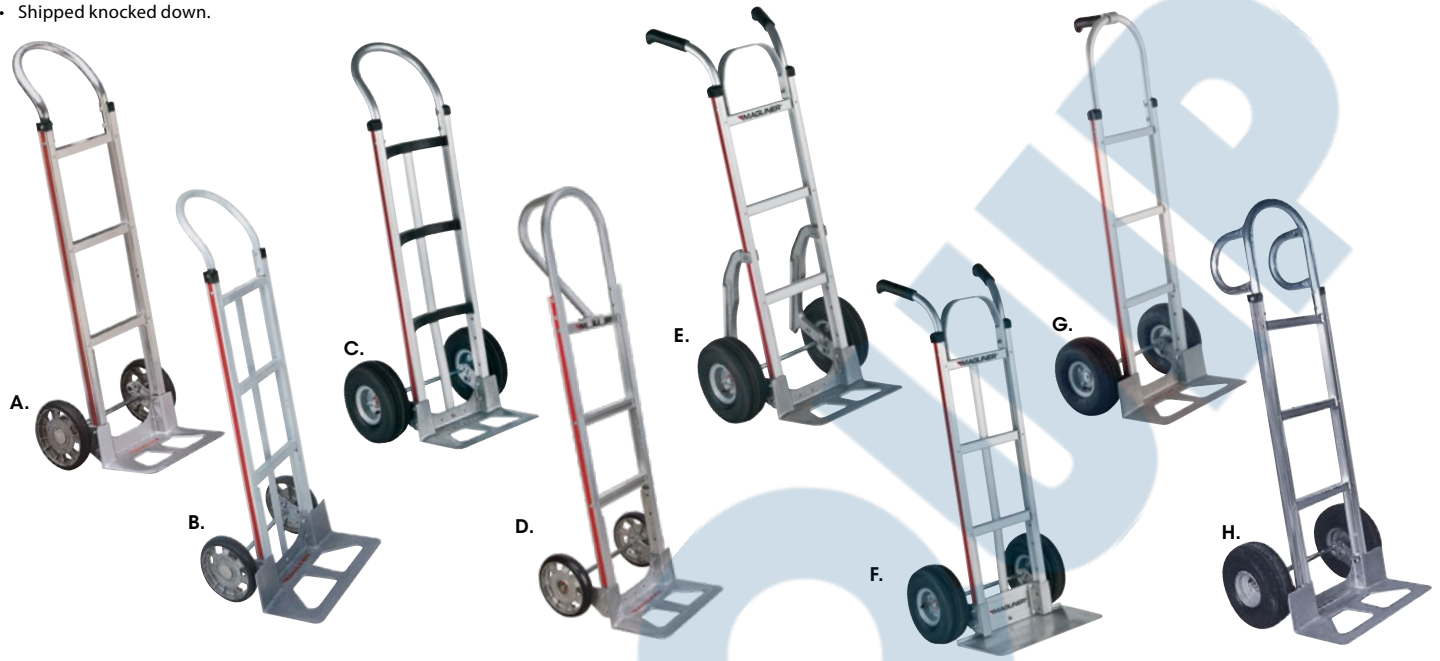

Aluminum Hand Trucks

- Strength, durability and versatility in a lightweight truck
- Totally modular trucks have no welds to break
- 500-lb. capacity on all models
- Shipped knocked down.

Model No.	Nose Plate W" x D"	Overall Height"	Wheels	Wt. lbs.	Price /Each
A. MA250	14 x 7 1/2	48	8" Mold-On	18	
B. MA269	18 x 7 1/2	48	8" Mold-On	19	
C. MA275*	14 x 7 1/2	48	10" Pneumatic	21	
D. MA258	14 x 7 1/2	52	8" Mold-On	19	
D. MA255	14 x 7 1/2	52	10" Pneumatic	21	
E. MA263**	14 x 7 1/2	48	8" Mold-On	21	
E. MA261**	14 x 7 1/2	48	10" Pneumatic	24	

** Includes stair climbers

Model No.	Nose Plate W" x D"	Overall Height"	Wheels	Wt. lbs.	Price /Each
F. MA271	18 x 9	48	8" Mold-On	19	
F. MA270	18 x 9	48	10" Pneumatic	22	
G. MA266	18 x 7 1/2	52	8" Mold-On	19	
G. MA265	18 x 7 1/2	52	10" Pneumatic	22	
H. MA268	18 x 7 1/2	52	8" Mold-On	19	
H. MA267	18 x 7 1/2	55	10" Pneumatic	22	

* Frame has a curved back for cylindrical or flat loads

Accessories

FRAME EXTENSIONS

- 16" High U-frame extension

Model No. MD439
Price/Each \$

- 23" High U-frame extension

Model No. MD438
Price/Each \$

- 32" High U-frame extension

- 30" extruded channel nose extension

Model No. MA317 Price/Each \$

- 24" formed plate extension, low plate profile for sliding under loads

Model No. XZ272
Price/Each \$

Self-Stabilizing Aluminum Hand Truck Conversion Kit