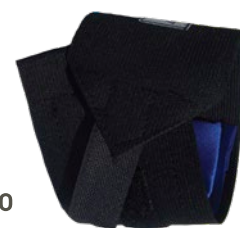

Tensor™ Deluxe Ankle Stabilizer

- Reinforced side stays help provide rigid support and protection for stiff, weak or injured ankles
- Reinforced side stabilizer help limit lateral motion
- Easy sleeve design fits comfortably in shoe
- Adjustable to provide custom level of support and fit
- Breathable materials that keep away moisture from the skin
- Material: Neoprene

Model No.	Mfg No.	Size	Price /Each
SGC268	209605	One Size	

First Aid Guides and Record Books

- Ideal to aid in the administration and recording of first aid events

SGB069

SGB068

Model No.	Mfg No.	Description	Price /Each
SAY527	FAFM002	St. John Ambulance first aid manual	
SGB068	FAARB	Accident record book, small 8 pages	
SGA690	FAARB2	Accident record book, large 12 pages	
SGA689	FAARB2	Accident record book for BC, 24 pages. English only	
SGB069	FAFM001	First aid pocket guide, bilingual	

Ambidextrous One Size Wrist Supports

- Helps prevent RSI by limiting over flexion and over extension of the wrist
- Universal 3" elastic with adjustable hook and loop closure
- Sorbothane® padding protects from impact and vibration

Model No. SEE126
Mfg. No. ERWW
Price/Each \$

Elastic Wrist Supports

- Limits the wrist from over flexing and over extending to help prevent repetitive strain injuries
 - Flexible spiral stays provide support
 - Looks around thumb to keep in place
 - Elastic strap with hook and loop closure
- Available with single or double strap closures
 - Single strap has stays on palm side
 - Double straps has stays on palm and dorsal side