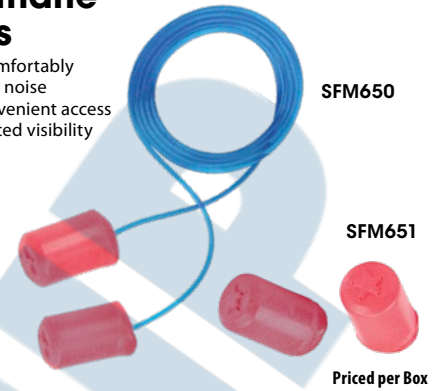

Howard Leight™ Maximum Foam Earplugs

- The world's most-used polyurethane foam earplug
- Bell shape delivers maximum in-ear comfort
- Contoured design easier to insert, resists tendency to back-out of ear canal
- Polyurethane foam enhances comfort, especially for long-term wear
- Smooth, soil-resistant skin prevents dirt build-up
- Attenuation tested in accordance with ANSI S3.19-1974
- NRR 33 dB, CSA Class AL

Honeywell
HOWARD LEIGHT

Priced per Box

Model No.	Mfg. No.	Description	Qty/Box (Pairs)	Price /Each	Qty	Qty Price /Each
SD630	MAX-1	Uncorded	200			
SD631	MAX-30	Corded	100			

FirmFit™ Single Use Earplugs

- Low pressure foam
- Exerts low expansion pressure on the ear canal
- Slow recovery rate gives you plenty of time to correctly insert in ear canal
- Distinct warning orange color makes compliance checks easy
- NRR 30 dB, CSA Class AL

Honeywell
HOWARD LEIGHT

Priced per Box

Model No.	Mfg. No.	Description	Qty/Box (Pairs)	Price /Each	Qty	Qty Price /Each
SEK003	FF-1	Uncorded, Poly Bag	200			
SEK004	FF-30	Corded	100			
SEK067	FF-1-PB	Uncorded, Paper Bag	100			
SEK068	FF-30-PB	Corded, Paper Bag	100			

EZ200 Polyurethane Foam Earplugs

- Smooth foam ear plugs fit comfortably while blocking out unwanted noise
- Each pair is packaged for convenient access
- Brightly coloured for enhanced visibility
- Disposable
- One-size fits all
- Shape: Barrel
- Certification(s): ANSI S3.19-1974/CSA Class AL

ZENITH
Safety Products

SFM650

SFM651

Priced per Box

Model No.	Description	NRR dB	Qty/Box (Pairs)	Price /Each
SFM650	Corded	30	100	
SFM651	Uncorded	30	200	

Laser Lite® Multi-Colour Foam