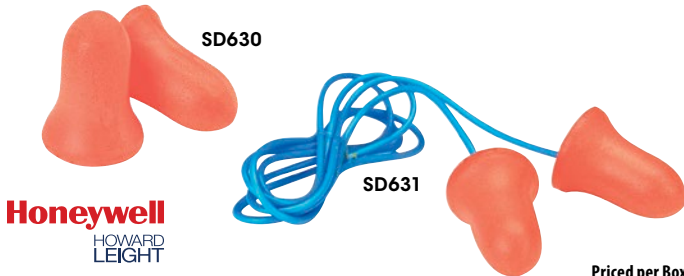

## Howard Leight™ Maximum Foam Earplugs

- The world's most-used polyurethane foam earplug
- Bell shape delivers maximum in-ear comfort
- Contoured design easier to insert, resists tendency to back-out of ear canal
- Polyurethane foam enhances comfort, especially for long-term wear
- Smooth, soil-resistant skin prevents dirt build-up
- Attenuation tested in accordance with ANSI S3.19-1974
- NRR 33 dB, CSA Class AL

## FirmFit™ Single Use Earplugs

- Low pressure foam
- Exerts low expansion pressure on the ear canal
- Slow recovery rate gives you plenty of time to correctly insert in ear canal
- Distinct warning orange color makes compliance checks easy
- NRR 30 dB, CSA Class AL

## EZ200 Polyurethane Foam Earplugs

- Smooth foam ear plugs fit comfortably while blocking out unwanted noise
- Each pair is packaged for convenient access
- Brightly coloured for enhanced visibility
- Disposable
- One-size fits all
- Shape: Barrel
- Certification(s): ANSI S3.19-1974/CSA Class AL

## Laser Lite® Multi-Colour Foam

- Vibrant colours make protection visible
- Self-adjusting polyurethane foam expands to fit virtually every wearer
- Contoured T-shape for easy insertion and wear
- Smooth, soil-resistant skin prevents dirt build-up
- Attenuation tested in accordance with ANSI S3.19-1974
- NRR 32 dB, CSA Class AL