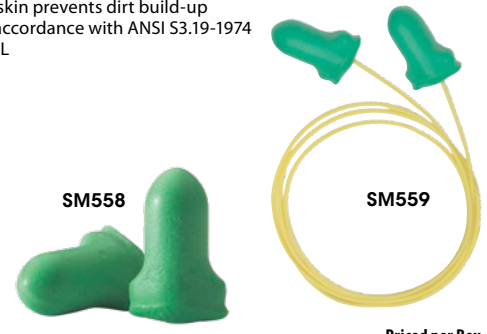

## Laser Lite® Multi-Colour Foam

- Vibrant colours make protection visible
- Self-adjusting polyurethane foam expands to fit virtually every wearer
- Contoured T-shape for easy insertion and wear
- Smooth, soil-resistant skin prevents dirt build-up
- Attenuation tested in accordance with ANSI S3.19-1974
- NRR 32 dB, CSA Class AL

**Honeywell**  
HOWARD LEIGHT

Priced per Box

Model No.	Mfg. No.	Description	Qty/Box (Pairs)	Price /Each	Qty	Qty Price /Each
SM562	LL-1	Uncorded, Poly Bag	200			
SM563	LL-30	Corded, Poly Bag	100			

## Howard Leight™ Maximum Lite Low-Pressure Foam Earplugs

- Ideal size for workers with smaller ear canals
- Low pressure polyurethane foam expands gently for comfortable long-term wear
- Contoured T-shape for easy handling and wear
- Smooth, soil-resistant skin prevents dirt build-up
- Attenuation tested in accordance with ANSI S3.19-1974
- NRR 30 dB, CSA Class AL

**Honeywell**  
HOWARD LEIGHT

SM558

SM559

Priced per Box

Model No.	Mfg. No.	Description	Qty/Box (Pairs)	Price /Each	Qty	Qty Price /Each
SM558	LPF-1	Uncorded, Poly Bag	200			
SM559	LPF-30	Corded, Poly Bag	100			
SM561	LPF-30-P	Cotton Cord, paper bag	100			