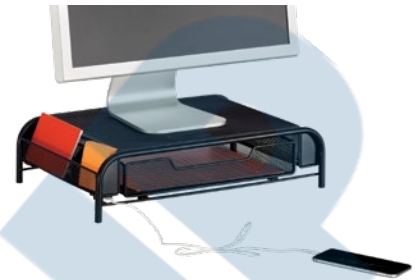

Onyx™ USB Powered Desk Organizer

- USB charging port
- Material: Mesh
- Colour: Black
- Power cord included
- Three drawers available
- One horizontal letter tray
- One vertical file section
- Dimensions: 16" W x 11-1/2" D x 8-1/4" H

Model No. OP675
Mfg. No. 3234BL
Price/Each \$

Onyx™ USB Powered Desk Organizer

- USB charging port
- Power cord included
- Pullout storage drawer
- Side pockets for notebooks and folders
- Material: Mesh
- Colour: Black
- Cord Length: 5'
- Dimensions: 11-3/4" L x 18-1/4" W x 4-1/2" H

Model No. OP672
Mfg. No. 3230BL
Price/Each \$

Onyx™ Hanging Organizer

- Provides under desk storage
- Features 1 desktop tray, 3 under desk trays and 1 under desk pencil tray
- Designed for sit-stand applications
- Organizer attaches to surfaces up to 2" thick
- Material: Mesh
- Colour: Black
- Includes a rubber-headed tightening screw for secure installation
- Dimensions: 10-1/4" W x 12" D x 17-1/8" H

Model No.	Mfg No.	Colour	Price /Each
OP863	3285BL	Black	
OP864	3285WH	White	

Onyx™ Hanging Organizer

- Provides under desk storage
- Features 4 under desk trays
- Designed for sit-stand applications
- Organizer attaches to surfaces up to 1-3/4" thick
- Material: Mesh
- Colour: Black
- Includes a rubber-headed tightening screw for secure installation
- Dimensions: 10-1/4" W x 12-3/8" D x 12" H