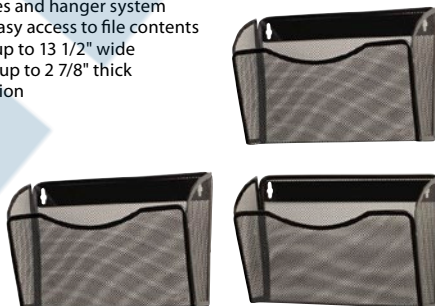

Onyx™ USB Powered Desk Organizer

- USB charging port
- Material: Mesh
- Colour: Black
- Power cord included
- Three drawers available
- One horizontal letter tray
- One vertical file section
- Dimensions: 16" W x 11-1/2" D x 8-1/4" H

Model No. OP675
Mfg. No. 3234BL
Price/Each $

Onyx™ USB Powered Desk Organizer

- USB charging port
- Power cord included
- Pullout storage drawer
- Side pockets for notebooks and folders
- Material: Mesh
- Colour: Black
- Cord Length: 5'
- Dimensions: 11-3/4" L x 18-1/4" W x 4-1/2" H

Model No. OP672
Mfg. No. 3230BL
Price/Each $

Onyx™ Hanging Organizer

- Provides under desk storage
- Features 1 desktop tray, 3 under desk trays and 1 under desk pencil tray
- Designed for sit-stand applications
- Organizer attaches to surfaces up to 2" thick
- Material: Mesh
- Colour: Black
- Includes a rubber-headed tightening screw for secure installation
- Dimensions: 10-1/4" W x 12" D x 17-1/8" H

Model No. OP677
Mfg. No. 3241BL
Price/Each $

Stacking Desktop Sorter Set

- 4 stacking components includes large and small supply storage tray, and 2 letter size paper sorting trays
- Dimensions: 10" W x 12-1/4" D x 6-1/4" H
- Material: Plastic

Model No.	Mfg No.	Colour	Price /Each
OP863	3285BL	Black	
OP864	3285WH	White	

Onyx™ Hanging Organizer

- Provides under desk storage
- Features 4 under desk trays
- Designed for sit-stand applications
- Organizer attaches to surfaces up to 1-3/4" thick
- Material: Mesh
- Colour: Black
- Includes a rubber-headed tightening screw for secure installation
- Dimensions: 10-1/4" W x 12-3/8" D x 12" H

Model No. OP678
Mfg. No. 3242BL
Price/Each $

Portable Caddy

- Desktop organizer features 6 differently sized compartments
- Integrated handle for easy transportation
- Dimensions: 12-3/4" W x 7-1/4" D x 8-1/2" H
- Material: Plastic