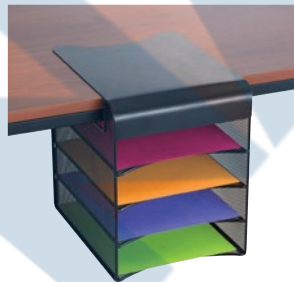

Onyx™ USB Powered Desk Organizer

- USB charging port
- Material: Mesh
- Colour: Black
- Power cord included
- Three drawers available
- One horizontal letter tray
- One vertical file section
- Dimensions: 16" W x 11-1/2" D x 8-1/4" H

Model No. OP675
Mfg. No. 3234BL
Price/Each $

Onyx™ USB Powered Desk Organizer

- USB charging port
- Power cord included
- Pullout storage drawer
- Side pockets for notebooks and folders
- Material: Mesh
- Colour: Black
- Cord Length: 5'
- Dimensions: 11-3/4" L x 18-1/4" W x 4-1/2" H

Model No. OP672
Mfg. No. 3230BL
Price/Each $

Onyx™ Hanging Organizer

- Provides under desk storage
- Features 1 desktop tray, 3 under desk trays and 1 under desk pencil tray
- Designed for sit-stand applications
- Organizer attaches to surfaces up to 2" thick
- Material: Mesh
- Colour: Black
- Includes a rubber-headed tightening screw for secure installation
- Dimensions: 10-1/4" W x 12" D x 17-1/8" H

Model No. OP677
Mfg. No. 3241BL
Price/Each $

Stacking Desktop Sorter Set

- 4 stacking components includes large and small supply storage tray, and 2 letter size paper sorting trays
- Dimensions: 10" W x 12-1/4" D x 6-1/4" H
- Material: Plastic

Model No.	Mfg No.	Colour	Price /Each
OP863	3285BL	Black	
OP864	3285WH	White	

Onyx™ Hanging Organizer

- Provides under desk storage
- Features 4 under desk trays
- Designed for sit-stand applications
- Organizer attaches to surfaces up to 1-3/4" thick
- Material: Mesh
- Colour: Black
- Includes a rubber-headed tightening screw for secure installation
- Dimensions: 10-1/4" W x 12-3/8" D x 12" H

Model No. OP678
Mfg. No. 3242BL
Price/Each $

Portable Caddy

- Desktop organizer features 6 differently sized compartments
- Integrated handle for easy transportation
- Dimensions: 12-3/4" W x 7-1/4" D x 8-1/2" H
- Material: Plastic