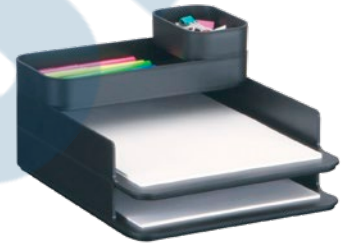

Onyx™ USB Powered Desk Organizer

- USB charging port
- Material: Mesh
- Colour: Black
- Power cord included
- Three drawers available
- One horizontal letter tray
- One vertical file section
- Dimensions: 16" W x 11-1/2" D x 8-1/4" H

Model No. OP675
Mfg. No. 3234BL
Price/Each \$

Onyx™ USB Powered Desk Organizer

- USB charging port
- Power cord included
- Pullout storage drawer
- Side pockets for notebooks and folders
- Material: Mesh
- Colour: Black
- Cord Length: 5'
- Dimensions: 11-3/4" L x 18-1/4" W x 4-1/2" H

Model No. OP672
Mfg. No. 3230BL
Price/Each \$

Onyx™ Hanging Organizer

- Provides under desk storage
- Features 1 desktop tray, 3 under desk trays and 1 under desk pencil tray
- Designed for sit-stand applications
- Organizer attaches to surfaces up to 2" thick
- Material: Mesh
- Colour: Black
- Includes a rubber-headed tightening screw for secure installation
- Dimensions: 10-1/4" W x 12" D x 17-1/8" H

Model No.	Mfg No.	Colour	Price /Each
OP863	3285BL	Black	
OP864	3285WH	White	

Onyx™ Hanging Organizer

- Provides under desk storage
- Features 4 under desk trays
- Designed for sit-stand applications
- Organizer attaches to surfaces up to 1-3/4" thick
- Material: Mesh
- Colour: Black
- Includes a rubber-headed tightening screw for secure installation
- Dimensions: 10-1/4" W x 12-3/8" D x 12" H