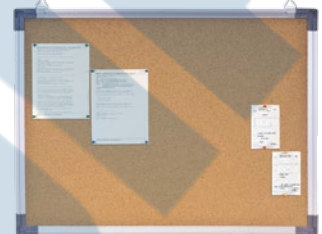

Cork Boards

- Ideal for office or warehouse environments
- Sturdy aluminum frame
- Plastic-molded corners protect the board and wall from damage
- Double-sided cork for added durability

ON593

Model No.	Dimensions"	Wt. lbs.	Price /Each
ON593	18 x 24	3.5	
ON594	24 x 36	6	
ON595	36 x 48	10.5	
ON596	48 x 72	18	
ON597	48 x 96	30