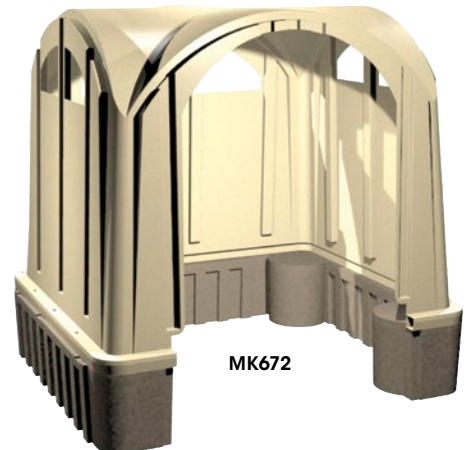

MK672

Model No.	No. of Walls	Colour	Wt. lbs.	Price /Each
MK672	3	Tan	660	
MK673	2	Tan	660	
MK710	3	Grey	660	
MK711	2	Grey	660