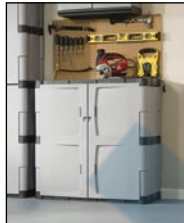

Heavy-Duty Plastic Cabinets

- Durable resin construction is easy to clean, will not rust or crack
- Functional and modular organization
- Doors are lockable (locks not included)
- Quick assembly without tools
- Ventilated shelves hold 180 lbs. each

MH722

MH724

Model No.	Dimensions				No. of Shelves	Wt. lbs.	Price /Each
	W"	x	D"	x	H"		
MH722	36	x	18	x	72	3	55
MH724	36	x	18	x	37	1	28

Vertical Storage Sheds

- Storage capacity: 17 cu. ft.
- Durable: leak-resistant, dent-resistant, weather-resistant
- Maintenance free: No rot, no rust, no problems
- Heavy-duty, impact resistant floor included
- Lockable (lock not included)
- Inside dimensions: 2'2" W x 1'7" D x 5'7" H
- Easy to assemble
- Colour : Olive, sand stone