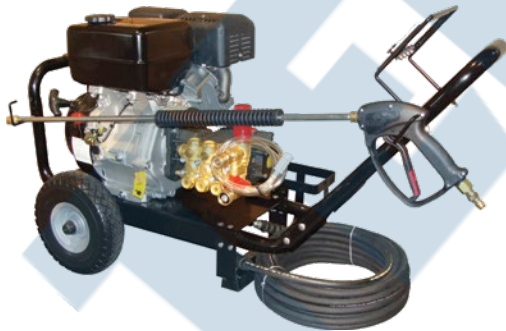

Cold Water Pressure Washers

- Kodiak 15HP OHV Engine
- Engine oil alert
- Interpump triplex plunger pump
- Built in low pressure injector chemical
- Built in unloader
- PA RL37 Gun
- Pump thermal protection
- 4 colour coded quick connect nozzle
- Powder coated convertible cart
- Assembled in Canada
- Never go flat 10" wheels
- Pump Pressure: 4000 PSI
- Flow Rate: 4.0 GPM
- Engine Power: 15 HP
- Hose Length: 50'
- Cleaning Units: 16 000
- Operating Type: Gasoline
- Weight: 155 lbs.

Model No. NJ372
Mfg. No. RT40002
Price/Each $