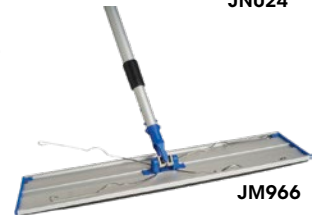

Model No.	Mfg. No.	Length"	Price /Each
JM788	DM-STH518-BL	18	
JM790	DM-STH524-BL	24	
JM792	DM-STH536-BL	36	
JM794	DM-STH548-BL	48	

Dust Mops

- Ideal for areas embedded with dirt and soil
- Professional-style dust mop made with one of the highest grades of cotton yarn and designed for areas where laundering is not possible
- Use of mop treatment recommended
- Style: Slip On
- Width: 5"
- Material: Cotton
- Style: Cut

Model No.	Mfg. No.	Length"	Price /Each
JM770	DMBA-C518	18	
JM771	DMBA-C524	24	
JM772	DMBA-C536	36	
JM773	DMBA-C548	48	

Static Attack Mop Sheets & Frame with Handle

MOP SHEETS

- Disposable dust mop sheets for a high level of dust control
- Eliminates costly laundering
- Qty/Pkg.: 200

JN024

FRAME & TELESCOPIC HANDLE

- Clip-on static attack sheet holder frame comes with swivel handle socket & telescopic handle extending up to 71"

JM966

Model No.	Mfg. No.	Description	Material	Length"	Width"	Price /Each
JN024	STA-2368	Mop Sheets	Polyethylene	23.6	8	
JM966	STA-2370	Frame & Telescopic handle	Aluminum	24 - 71	3-1/4	