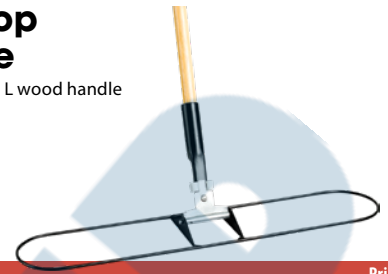

Break-Ezy Dust Mop Frames & Handles

- Breakaway frame comes with wood handle
- Material: Metal
- Width: 5"
- Handle length: 60"
- Handle material: Wood

Model No.	Mfg. No.	Handle Length"	Price /Each
JM758	DF-EZY518-H	18	
JM759	DF-EZY524-H	24	
JM760	DF-EZY536-H	36	
JM761	DF-EZY548-H	48	

Clipper Dust Mop Frame & Handle

- 0.5" wide metal frame with a 60" L wood handle

Model No.	Mfg. No.	Length"	Price /Each
JM756	DF-CL524-H	24	
JM757	DF-CL536-H	36	

Static-H Dust Mops

- Long wearing nylon fiber
- Can be cleaned in running water
- Electrostatic charge retains dust
- Key hole back for added life span
- Tight twist yarn offers more fibre per inch which attracts and holds fine dust particles
- Style: Tie-On
- Width: 5"
- Material: Nylon
- Colour: Blue
- Style: Cut