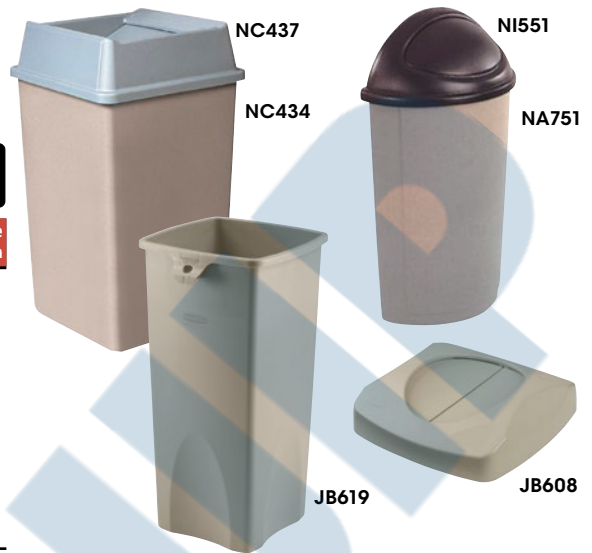

Untouchable® Containers

- Durable tough polyethylene construction, crack resistant and ideal for indoor or outdoor use
- Ideal for hotel lobbies, restrooms, shopping malls, restaurants and snack areas
- Indoor or outdoor application
- Controls litter, odours and insects
- Available in round, half-round and square shape
- Optional swing top or flat top swings open freely
- ADA compliant, touch-free

Model No.	Mfg. No.	Description	Capacity US Gal.	Dimensions L" x W" x H"			Colour	Wt. lbs.	Price /Each
JB619	3569	Untouchable® Container	23	16 1/2	x 15 1/2	x 31	Beige	7	
JB620	3569	Untouchable® Container	23	16 1/2	x 15 1/2	x 31	Grey	7	
JB608	2689	Swing Top	-	16	x 16	x 4	Beige	3	
JB607	2689	Swing Top	-	16	x 16	x 4	Black	3	
NC432	3958	Untouchable® Container	35	19 5/8	x 19 5/8	x 27 1/4	Beige	9	
NC433	3958	Untouchable® Container	35	19 5/8	x 19 5/8	x 27 1/4	Grey	9	
NC434	3959	Untouchable® Container	50	19 3/4	x 19 3/4	x 34	Beige	13	
NC435	3959	Untouchable® Container	50	19 3/4	x 19 3/4	x 34	Grey	13	
NC436	2664	Swing Top	-	20 1/8	x 20 1/8	x 6 1/4	Beige	4	
NC437	2664	Swing Top	-	20 1/8	x 20 1/8	x 6 1/4	Grey	4	
NA751	3520	Untouchable® Half Round Container	-	21	x 11	x 28	Beige	8	
NA752	3520	Untouchable® Half Round Container	-	21	x 11	x 28	Grey	8	
NI551	3620	Half Round Lid	-	21 5/16	x 21 1/3	x 9 1/6	Black	3	

Profile-Slim Jim® Containers

- FM approved for fire safety when wall mounted
- Wall-mounting these units maximize off-the-floor space and allows for floor cleaning
- Duramold construction resists denting, chipping and peeling
- Dimensions: 19 1/2" L x 11 7/8" W x 32 5/8" H
- Capacity: 15 US Gallons
- Weight: 12 lbs.
- Colour: Beige
- ADA compliant
- Also available in blue, red, green, yellow, and brown

Deskside Wastebaskets

- Makes for easy sorting when placed next to deskside recycling container
- Compact size fits under most desks
- Perfect for daily office use
- Made of durable, lightweight polyethylene that will not rust, chip or dent
- Material: Polyethylene
- Colour: Black