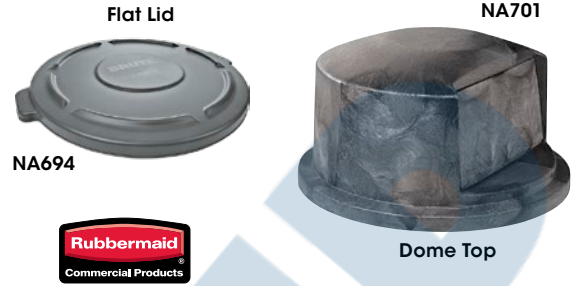

* Accepted for use in Canadian food processing facilities
** Replacement Caster JN531 for NA704