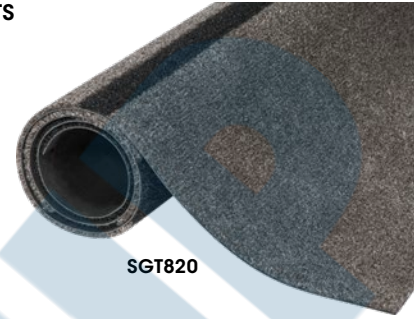

### CHEVRON™ MAT

- For indoor vestibule and lobby
- For medium traffic locations such as office buildings, small retail stores, banks and post offices
- Recycled surface made from 50% plastic bottles
- Other colours and dimensions available
- Thickness: 5/16"

SDP252

Brown

Steel-Blue

Dirt removal 6/10

Water absorption 6/10

Model No.			Dimensions			Price /Each
Charcoal	Brown	Steel-Blue	W'	x	L'	
NH548	SAY896	SDP241	3	x	5	
NH550	SAY898	SDP242	3	x	10	
NH552	SAY897	SDP243	4	x	6	
SDP252	SDP248	SDP244	6	x	10	
JA936	SDP249	SDP245	3	x	60	
JA938	SDP250	SDP246	4	x	60	
SDP253	SDP251	SDP247	6	x	60	

### GLACIER ENTRANCE MATS

- Perfect combination of scraper and wiper fibers
- Scraper section imprisons dirt and the wiper section absorbs water to keep floors clean and safe
- Backing: ThermoFlex Vinyl
- Thickness: 5/16"