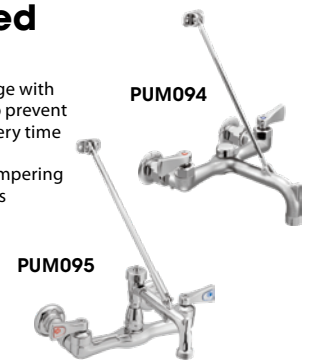

M-Dura™ Centreset Bar & Pantry Faucet

- Heavy-duty, quarter turn ceramic disc cartridge with a durable brass shell features internal stops to prevent misalignment, ensuring complete shut-off every time
- Solid cast brass construction
- Vandal-resistant torque screw discourages tampering
- Handles feature hot and cold colour indicators
- Designed to be installed through two 1" minimum diameter holes
- Material: Chrome
- Handle Type: Lever
- Mount Location: Deck Mounted
- Installation Holes: 2
- Overall Height: 9-1/2"
- No. of Handles: 2
- Flow Rate: 1.2 GPM
- Connection Type: 1/2" IPS

M-Dura™ Centreset Kitchen Faucet

- Heavy-duty, quarter turn ceramic disc cartridge with a durable brass shell features internal stops to prevent misalignment, ensuring complete shut-off every time
- Solid cast brass construction
- Vandal-resistant torque screw discourages tampering
- Handles feature hot and cold colour indicators
- Designed to be installed through two or three 1" minimum diameter holes, 8" centreset
- Type: Traditional
- Material: Chrome
- Mount Location: Deck Mounted
- Overall Height: 12"
- No. of Handles: 2
- Handle Type: Lever
- Flow Rate: 1.5 GPM
- Connection Type: 1/2" IPS
- Certifications: CSA B125.1
- Manufacturer's Warranty: 5 Year Limited

M-Dura™ Wall-Mounted Service Sink Faucet

- Heavy-duty, quarter turn ceramic disc cartridge with a durable brass shell features internal stops to prevent misalignment, ensuring complete shut-off every time
- Solid cast brass construction
- Vandal-resistant torque screw discourages tampering
- Handles feature hot and cold colour indicators
- Includes wall-mounting bracket
- Convenient pail hook
- Material: Chrome
- Type: Traditional
- Handle Type: Lever
- No. of Handles: 2
- Connection Type: 1/2" Eccentric IPS
- Finish: Rough Chrome