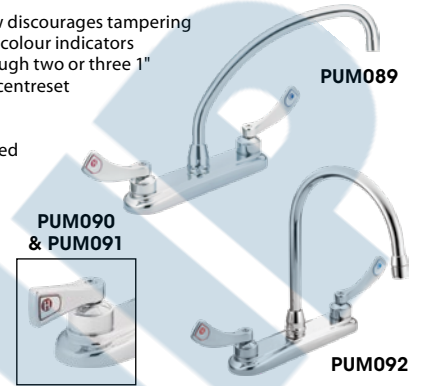

M-Power™ Electronic Flush Valve

- Sensor-activated, exposed water closet flushometer with brass angle stop valve
- Chloramine resistant seals
- AccuSet™ piston technology delivers virtually maintenance-free precise flush volume, with a stainless steel self-cleaning filter to protect against clogs or damage
- Mechanical override
- Intended for use with floor mounted or wall hung top spud bowls with matching flow rates as specified by the fixture manufacturer
- Toilet flush valves: Adjustable infrared sensor range from 17" to 36"
- Urinal flush valves: Adjustable infrared sensor range up to 15"
- Battery-powered models include 4 AA alkaline batteries
- AC connection models requires 12 V transformer (sold separately)
- Finish: Chrome
- Operating Pressure Range: 15 - 120 PSI
- Manufacturer's Warranty: 5 Year Limited

M-Dura™ Centreset Kitchen Faucet

- Heavy-duty, quarter turn ceramic disc cartridge with a durable brass shell features internal stops to prevent misalignment, ensuring complete shut-off every time
- Solid cast brass construction
- Vandal-resistant torque screw discourages tampering
- Handles feature hot and cold colour indicators
- Designed to be installed through two or three 1" minimum diameter holes, 8" centreset
- Type: Traditional
- Material: Chrome
- Mount Location: Deck Mounted
- Overall Height: 12"
- No. of Handles: 2
- Handle Type: Lever
- Flow Rate: 1.5 GPM
- Connection Type: 1/2" IPS
- Certifications: CSA B125.1
- Manufacturer's Warranty: 5 Year Limited