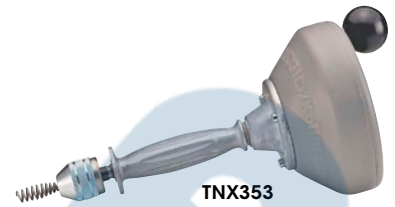

K-25 Hand Spinners

The professional's choice for many years, the K-25 hand spinner offers premium quality. It's the ideal tool for the user who demands the best.

Includes:

- Premium quality precision machined 3-jaw chuck firmly secures cable; loosens/tightens with the flick-of-the-wrist
- Cast aluminum ribbed hand grip that won't slip in your hand
- Rotary molded plastic drum that won't dent or rust – cleans easily
- Well balanced for comfortable operation
- 5/16" x 25' vinyl-wrapped inner core kink-resistant cables
- Capacity for 35' x 5/16"
- Available in bulb head and drop head models

TNX353

Model No.	Mfg. No.	Cat No.	Description	Width and Length				Weight		Price /Each		
				in.	x	ft.	mm	x	m		lbs.	kg
TNX353	58890	K-25-BP	Hand Spinner with C-11C Bulb Auger Cable	5/16	x	25	8	x	7.6	8	3.6	
TNX354	58895	K-25-DH	Hand Spinner with C-21C Drop Head Cable	5/16	x	25	8	x	7.6	8	3.6	

Power Spin™ & Kwik-Spin® Hand Spinners

- Light-duty product for drains to 1-1/2" (38 mm)
- Comfortable hand grip eases effort
- 1/4" x 25' hollow core cable held securely by a steel collar and thumb screw
- Power Spin™ automatically advances and retrieves cable
- Power Spin™ operates by hand or by adding any variable speed drill

One-Piece Flat Sewer Tape

- Sizes and lengths for use on sewer and drain lines through 8" (200 mm) in diameter and up to 100' (30 m) in length
- Carrier included with all except 25' model
- All models have spear point at one end and roller ball at the other, and hand grip