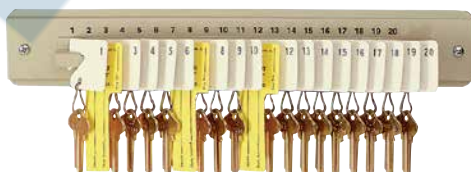

Dupli-Key® Two-Tags Cabinets

- Sturdy, welded steel with piano-hinged door and key panels
- Heavy-duty, 20-gauge steel body and 18-gauge steel door
- Mount cabinet on wall (mounting screws included), or use on table or shelf
- Cabinet includes a disc-tumbler lock with two keys
- Includes: red octagon key tags (model **OG894**) and white oval key tags (model **OG895**) same amount as key capacity, cross reference key guide, key loan record sheet, key receipt slip, brass key receipt holders and key collection envelopes
- The double key system insures proper security and avoids key loss
- How it works: the master key is fastened to the red tag and filed permanently on a labelled hook; duplicate keys are fastened to white tags on the same hook; each key is indexed in three ways: by hook number, alphabetically by what the key opens and numerically
- When a key leaves the system, a receipt tag is filled out and hung with the master key and all loans are recorded in the key loan record sheet

OG888

OG893

Model No.	Dimensions			Key Capacity	Wt. lbs.	Price /Each
	W"	x D"	x H"			
OG884	8	x 2 1/2	x 12 1/8	30	6	
OG886	14	x 3 1/8	x 17 1/2	60	14	
OG887	14	x 3 1/8	x 17 1/2	90	15	
OG888	16 1/2	x 5	x 20 1/2	120	20	
OG889	16 1/2	x 5	x 20 1/2	180	26	
OG890	16 1/2	x 5	x 20 1/2	240	28	
OG891	16 1/2	x 5	x 31 1/8	300	42	
OG892	16 1/2	x 5	x 31 1/8	390	46	
OG893	16 1/2	x 5	x 31 1/8	460	49	

EXTRA KEY TAGS & ACCESSORIES