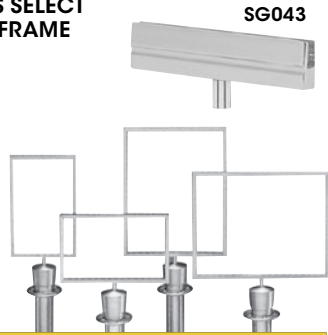

## Sign Holders

FOR CLASSIC PORTABLE POSTS SELECT EITHER A SIGN BRACKET OR A FRAME

### Sign Bracket

- Use with classic portable post models
- Fits 1/4" inserts or signs
- Available in chrome or black finish

### Frames

- Full-framed message holder to fit on top of existing classic portable posts
- Horizontal or vertical orientation
- Available in 7" x 11" or 11" x 14" sizes
- Accommodates 1/8" inserts or signs
- Available in chrome or black finish