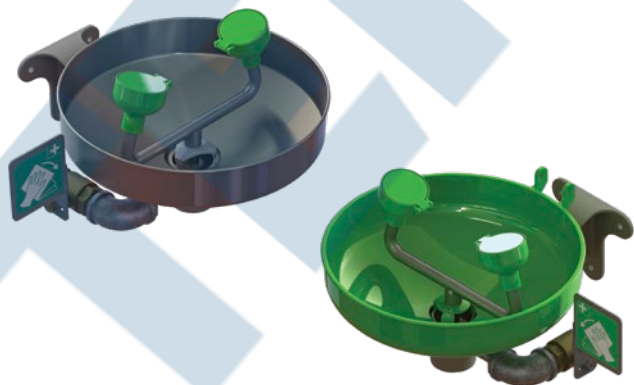

### Wall-Mount Axion® MSR Eye/Face Wash Stations

- Provides a Zero Vertical Velocity™ stream
- Wall mounts with an aluminum bracket
- 11" diameter bowl
- Mesh strainer collects debris
- Durable ball valve with stainless steel stem
- Certified by CSA to meet the ANSI standard Z358.1

SEB239

SEB240

Model No.	Mfg. No.	Description	Price /Each
<b>EYE/FACE WASHES</b>			
SEB239	7260B-7270B	ABS Plastic Bowl	
SEB240	7360B-7460B	Stainless Steel Bowl	
<b>ACCESSORIES</b>			
SEB264	9102	Stainless Steel Dust Cover	
SEB814	9201EW	Thermostatic Mixing Valve	

### Wall Mount Eye/Face Wash

- Features a round 11" (27.9 cm) green ABS plastic waste water bowl and aluminum wall bracket for long life
- Built-in flow regulation in green ABS plastic eye/face wash heads
- Integral flip-top dust covers that immediately release with flow of water
- Gentle flushing flow of eye/face wash spray fully immerses eye and face area to effectively remove chemical and particulate hazards
- 3/4" IPS Schedule 40 hot-dipped galvanized steel pipe and fittings
- ANSI compliant for gallons per minute, flow rate, stream height, and water distribution

### Wall-Mount Axion® MSR Eye/Face Wash Stations

- Revolutionary inverted flow sweeps contaminants away from the vulnerable nasal cavity
- Provides a zero vertical velocity stream for enhanced comfort, stability, and effectiveness
- No bowl, floor drain recommended
- Wall mounts with an ABS plastic wall bracket
- Durable ball valve with stainless steel stem
- Certified by CSA to meet the ANSI standard Z358.1