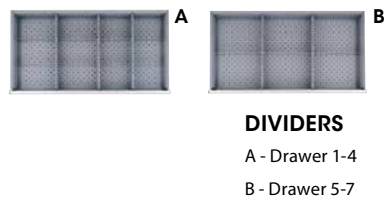

Drawer Cabinets

Overall Dimensions: 28 1/4" W x 28 1/2" D x 59 1/2" H
 Number of drawers: 12
 Number of compartments: 210
Model No. FI145 Bright blue
Model No. FI146 Light grey
Price/Each \$

Overall Dimensions: 28 1/4" W x 28 1/2" D x 59 1/2" H
 Number of drawers: 15
 Number of compartments: 300
Model No. FI147 Bright blue
Model No. FI148 Light grey
Price/Each \$

Overall Dimensions: 40 1/4" W x 22 1/2" D x 59 1/2" H
 Number of drawers: 7
 Number of compartments: 66
Model No. FI149 Bright blue
Model No. FI150 Light grey
Price/Each \$

Overall Dimensions: 40 1/4" W x 22 1/2" D x 59 1/2" H
 Number of drawers: 9
 Number of compartments: 105
Model No. FI151 Bright blue
Model No. FI152 Light grey
Price/Each \$

Overall Dimensions: 40 1/4" W x 22 1/2" D x 59 1/2" H
 Number of drawers: 10
 Number of compartments: 159
Model No. FI153 Bright blue
Model No. FI154 Light grey
Price/Each \$

Shelf Cabinets

Overall Dimensions: 56 1/2" W x 28 1/2" D x 33 1/2" H
 One fixed and one adjustable shelf
Model No. FI157 Bright blue
Model No. FI158 Light grey
Price/Each \$

Shelf Cabinets

Overall Dimensions: 40 1/4" W x 22 1/2" D x 33 1/2" H
 One fixed and one adjustable shelf
Model No. FI159 Bright blue
Model No. FI160 Light grey
Price/Each \$

Butcher Block Tops

Fits on 28 1/4" W x 28 1/2" D cabinets
Model No. FI155
Price/Each \$