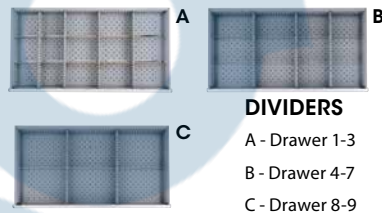

Drawer Cabinets

Overall Dimensions: 28 1/4" W x 28 1/2" D x 59 1/2" H
 Number of drawers: 12
 Number of compartments: 210
Model No. FI145 Bright blue
Model No. FI146 Light grey
Price/Each \$

Overall Dimensions: 28 1/4" W x 28 1/2" D x 59 1/2" H
 Number of drawers: 15
 Number of compartments: 300
Model No. FI147 Bright blue
Model No. FI148 Light grey
Price/Each \$

Overall Dimensions: 40 1/4" W x 22 1/2" D x 59 1/2" H
 Number of drawers: 7
 Number of compartments: 66
Model No. FI149 Bright blue
Model No. FI150 Light grey
Price/Each \$

Overall Dimensions: 40 1/4" W x 22 1/2" D x 59 1/2" H
 Number of drawers: 9
 Number of compartments: 105
Model No. FI151 Bright blue
Model No. FI152 Light grey
Price/Each \$

Overall Dimensions: 40 1/4" W x 22 1/2" D x 59 1/2" H
 Number of drawers: 10
 Number of compartments: 159
Model No. FI153 Bright blue
Model No. FI154 Light grey
Price/Each \$

Shelf Cabinets

Overall Dimensions: 56 1/2" W x 28 1/2" D x 33 1/2" H
 One fixed and one adjustable shelf
Model No. FI157 Bright blue
Model No. FI158 Light grey
Price/Each \$

Shelf Cabinets

Overall Dimensions: 40 1/4" W x 22 1/2" D x 33 1/2" H
 One fixed and one adjustable shelf
Model No. FI159 Bright blue
Model No. FI160 Light grey
Price/Each \$

Butcher Block Tops

Fits on 28 1/4" W x 28 1/2" D cabinets
Model No. FI155
Price/Each \$