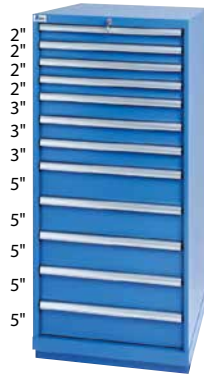

Drawer Cabinets

Overall Dimensions: 28 1/4" W x 28 1/2" D x 59 1/2" H
 Number of drawers: 12
 Number of compartments: 210
Model No. FI145 Bright blue
Model No. FI146 Light grey
Price/Each \$

Overall Dimensions: 28 1/4" W x 28 1/2" D x 59 1/2" H
 Number of drawers: 15
 Number of compartments: 300
Model No. FI147 Bright blue
Model No. FI148 Light grey
Price/Each \$

Overall Dimensions: 40 1/4" W x 22 1/2" D x 59 1/2" H
 Number of drawers: 7
 Number of compartments: 66
Model No. FI149 Bright blue
Model No. FI150 Light grey
Price/Each \$

Overall Dimensions: 40 1/4" W x 22 1/2" D x 59 1/2" H
 Number of drawers: 9
 Number of compartments: 105
Model No. FI151 Bright blue
Model No. FI152 Light grey
Price/Each \$

Overall Dimensions: 40 1/4" W x 22 1/2" D x 59 1/2" H
 Number of drawers: 10
 Number of compartments: 159
Model No. FI153 Bright blue
Model No. FI154 Light grey
Price/Each \$

Shelf Cabinets

Overall Dimensions: 56 1/2" W x 28 1/2" D x 33 1/2" H
 One fixed and one adjustable shelf
Model No. FI157 Bright blue
Model No. FI158 Light grey
Price/Each \$

Shelf Cabinets

Overall Dimensions: 40 1/4" W x 22 1/2" D x 33 1/2" H
 One fixed and one adjustable shelf
Model No. FI159 Bright blue
Model No. FI160 Light grey
Price/Each \$

Butcher Block Tops

Fits on 28 1/4" W x 28 1/2" D cabinets
Model No. FI155
Price/Each \$