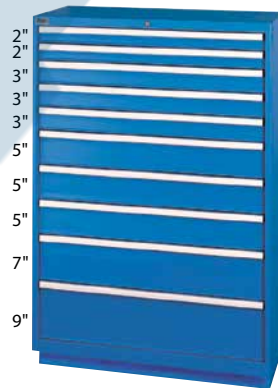

Drawer Cabinets

Overall Dimensions: 28 1/4" W x 28 1/2" D x 59 1/2" H
 Number of drawers: 12
 Number of compartments: 210
Model No. FI145 Bright blue
Model No. FI146 Light grey
Price/Each \$

Overall Dimensions: 28 1/4" W x 28 1/2" D x 59 1/2" H
 Number of drawers: 15
 Number of compartments: 300
Model No. FI147 Bright blue
Model No. FI148 Light grey
Price/Each \$

Overall Dimensions: 40 1/4" W x 22 1/2" D x 59 1/2" H
 Number of drawers: 7
 Number of compartments: 66
Model No. FI149 Bright blue
Model No. FI150 Light grey
Price/Each \$

Overall Dimensions: 40 1/4" W x 22 1/2" D x 59 1/2" H
 Number of drawers: 9
 Number of compartments: 105
Model No. FI151 Bright blue
Model No. FI152 Light grey
Price/Each \$

Overall Dimensions: 40 1/4" W x 22 1/2" D x 59 1/2" H
 Number of drawers: 10
 Number of compartments: 159
Model No. FI153 Bright blue
Model No. FI154 Light grey
Price/Each \$

Shelf Cabinets

Overall Dimensions: 56 1/2" W x 28 1/2" D x 33 1/2" H
 One fixed and one adjustable shelf
Model No. FI157 Bright blue
Model No. FI158 Light grey
Price/Each \$

Shelf Cabinets

Overall Dimensions: 40 1/4" W x 22 1/2" D x 33 1/2" H
 One fixed and one adjustable shelf
Model No. FI159 Bright blue
Model No. FI160 Light grey
Price/Each \$

Butcher Block Tops

Fits on 28 1/4" W x 28 1/2" D cabinets
Model No. FI155
Price/Each \$