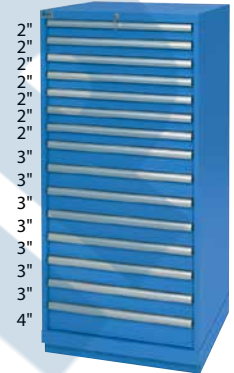

Drawer Cabinets

Overall Dimensions: 28 1/4" W x 28 1/2" D x 59 1/2" H
 Number of drawers: 12
 Number of compartments: 210
Model No. FI145 Bright blue
Model No. FI146 Light grey
Price/Each \$

Overall Dimensions: 28 1/4" W x 28 1/2" D x 59 1/2" H
 Number of drawers: 15
 Number of compartments: 300
Model No. FI147 Bright blue
Model No. FI148 Light grey
Price/Each \$

Overall Dimensions: 40 1/4" W x 22 1/2" D x 59 1/2" H
 Number of drawers: 7
 Number of compartments: 66
Model No. FI149 Bright blue
Model No. FI150 Light grey
Price/Each \$

Overall Dimensions: 40 1/4" W x 22 1/2" D x 59 1/2" H
 Number of drawers: 9
 Number of compartments: 105
Model No. FI151 Bright blue
Model No. FI152 Light grey
Price/Each \$

Overall Dimensions: 40 1/4" W x 22 1/2" D x 59 1/2" H
 Number of drawers: 10
 Number of compartments: 159
Model No. FI153 Bright blue
Model No. FI154 Light grey
Price/Each \$

Shelf Cabinets

Overall Dimensions: 56 1/2" W x 28 1/2" D x 33 1/2" H
 One fixed and one adjustable shelf
Model No. FI157 Bright blue
Model No. FI158 Light grey
Price/Each \$

Shelf Cabinets

Overall Dimensions: 40 1/4" W x 22 1/2" D x 33 1/2" H
 One fixed and one adjustable shelf
Model No. FI159 Bright blue
Model No. FI160 Light grey
Price/Each \$

Butcher Block Tops

Fits on 28 1/4" W x 28 1/2" D cabinets
Model No. FI155
Price/Each \$