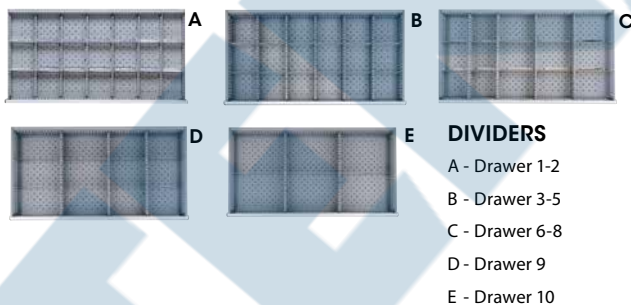

Drawer Cabinets

Overall Dimensions: 28 1/4" W x 28 1/2" D x 59 1/2" H
 Number of drawers: 12
 Number of compartments: 210
Model No. FI145 Bright blue
Model No. FI146 Light grey
Price/Each \$

Overall Dimensions: 28 1/4" W x 28 1/2" D x 59 1/2" H
 Number of drawers: 15
 Number of compartments: 300
Model No. FI147 Bright blue
Model No. FI148 Light grey
Price/Each \$

Overall Dimensions: 40 1/4" W x 22 1/2" D x 59 1/2" H
 Number of drawers: 7
 Number of compartments: 66
Model No. FI149 Bright blue
Model No. FI150 Light grey
Price/Each \$

Overall Dimensions: 40 1/4" W x 22 1/2" D x 59 1/2" H
 Number of drawers: 9
 Number of compartments: 105
Model No. FI151 Bright blue
Model No. FI152 Light grey
Price/Each \$

Overall Dimensions: 40 1/4" W x 22 1/2" D x 59 1/2" H
 Number of drawers: 10
 Number of compartments: 159
Model No. FI153 Bright blue
Model No. FI154 Light grey
Price/Each \$

Shelf Cabinets

Overall Dimensions: 56 1/2" W x 28 1/2" D x 33 1/2" H
 One fixed and one adjustable shelf
Model No. FI157 Bright blue
Model No. FI158 Light grey
Price/Each \$

Shelf Cabinets

Overall Dimensions: 40 1/4" W x 22 1/2" D x 33 1/2" H
 One fixed and one adjustable shelf
Model No. FI159 Bright blue
Model No. FI160 Light grey
Price/Each \$

Butcher Block Tops

Fits on 28 1/4" W x 28 1/2" D cabinets
Model No. FI155
Price/Each \$