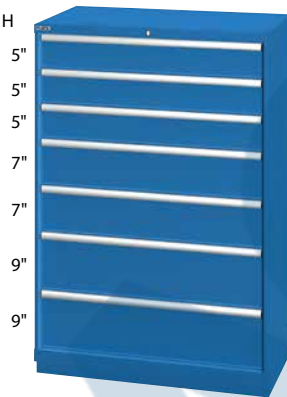

Drawer Cabinets

Overall Dimensions: 28 1/4" W x 28 1/2" D x 59 1/2" H
 Number of drawers: 12
 Number of compartments: 210
Model No. FI145 Bright blue
Model No. FI146 Light grey
Price/Each \$

Overall Dimensions: 28 1/4" W x 28 1/2" D x 59 1/2" H
 Number of drawers: 15
 Number of compartments: 300
Model No. FI147 Bright blue
Model No. FI148 Light grey
Price/Each \$

Overall Dimensions: 40 1/4" W x 22 1/2" D x 59 1/2" H
 Number of drawers: 7
 Number of compartments: 66
Model No. FI149 Bright blue
Model No. FI150 Light grey
Price/Each \$

Overall Dimensions: 40 1/4" W x 22 1/2" D x 59 1/2" H
 Number of drawers: 9
 Number of compartments: 105
Model No. FI151 Bright blue
Model No. FI152 Light grey
Price/Each \$

Overall Dimensions: 40 1/4" W x 22 1/2" D x 59 1/2" H
 Number of drawers: 10
 Number of compartments: 159
Model No. FI153 Bright blue
Model No. FI154 Light grey
Price/Each \$

Shelf Cabinets

Overall Dimensions: 56 1/2" W x 28 1/2" D x 33 1/2" H
 One fixed and one adjustable shelf
Model No. FI157 Bright blue
Model No. FI158 Light grey
Price/Each \$

Shelf Cabinets

Overall Dimensions: 40 1/4" W x 22 1/2" D x 33 1/2" H
 One fixed and one adjustable shelf
Model No. FI159 Bright blue
Model No. FI160 Light grey
Price/Each \$

Butcher Block Tops

Fits on 28 1/4" W x 28 1/2" D cabinets
Model No. FI155
Price/Each \$