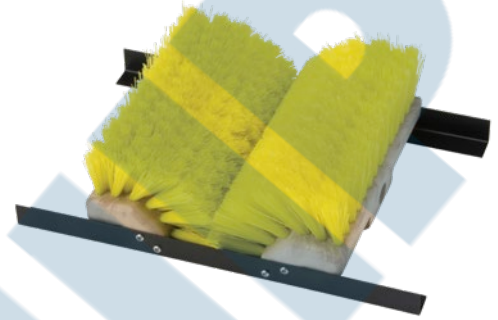

Boot Tray

- Keeps dirt and moisture off floors
- Durable plastic construction with a raised edge to corral melting snow, mud or salt
- Great for entryways, garages or closets
- Colour: Black

Model No.	Dimensions			Thickness"	Price /Each
	W"	x	L"		
SGH285	14	x	25	0.6	
SGU858	19	x	39	1.18	

Boot & Shoe Cleaner

- Option to anchor to the floor ensures a secure brush
- Constructed of stiff polypropylene bristles
- Designed to effectively scrape off dirt & debris from footwear
- Ideal for high traffic areas such as schoolyards, construction sites and industrial areas
- Overall Length: 15"
- Colour: Yellow

Model No. JK632
Price/Each \$

Boot Scraper

- Scrape shoes and boots clean to avoid tracking dirt, slush, and snow
- Rubber fingers brush the sides and bottom of boots
- Portable or can be made fixed (mounting hardware not included)
- Overall Length: 12"
- Easy to clean

Model No. SFQ526
Price/Each \$

Boot-Boy® Industrial Footwear Cleaners

- Constructed of 14-gauge hot rolled steel
- Nylon brush is long-lasting and easily replaceable
- Brush can be used wet with water, degreasers in pan or dry
- Plugs into any standard outlet
- 1/3 HP ball bearing motor
- CSA Approved
- Powder coated finished in red