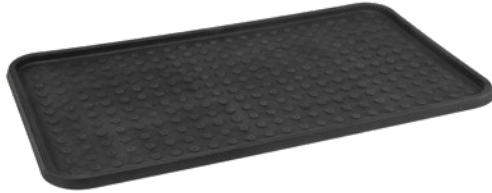

Boot Tray

- Keeps dirt and moisture off floors
- Durable plastic construction with a raised edge to corral melting snow, mud or salt
- Great for entryways, garages or closets
- Colour: Black

Model No.	Dimensions			Thickness"	Price /Each
	W"	x	L"		
SGH285	14	x	25	0.6	
SGU858	19	x	39	1.18	

Boot & Shoe Cleaner

- Option to anchor to the floor ensures a secure brush
- Constructed of stiff polypropylene bristles
- Designed to effectively scrape off dirt & debris from footwear
- Ideal for high traffic areas such as schoolyards, construction sites and industrial areas
- Overall Length: 15"
- Colour: Yellow

Model No. JK632
Price/Each \$

Boot Scraper

- Scrape shoes and boots clean to avoid tracking dirt, slush, and snow
- Rubber fingers brush the sides and bottom of boots
- Portable or can be made fixed (mounting hardware not included)
- Overall Length: 12"
- Easy to clean