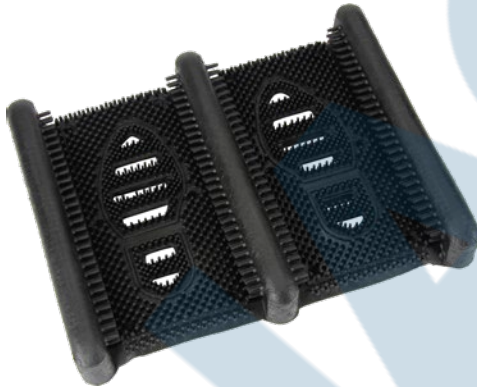

Boot Tray

- Keeps dirt and moisture off floors
- Durable plastic construction with a raised edge to corral melting snow, mud or salt
- Great for entryways, garages or closets
- Colour: Black

Model No.	Dimensions			Thickness"	Price /Each
	W"	x	L"		
SGH285	14	x	25	0.6	
SGU858	19	x	39	1.18	

Boot & Shoe Cleaner

- Option to anchor to the floor ensures a secure brush
- Constructed of stiff polypropylene bristles
- Designed to effectively scrape off dirt & debris from footwear
- Ideal for high traffic areas such as schoolyards, construction sites and industrial areas
- Overall Length: 15"
- Colour: Yellow

Model No. JK632
Price/Each \$

Boot Scraper

- Scrape shoes and boots clean to avoid tracking dirt, slush, and snow
- Rubber fingers brush the sides and bottom of boots
- Portable or can be made fixed (mounting hardware not included)
- Overall Length: 12"
- Easy to clean

Model No. SFQ526
Price/Each \$

Boot-Boy® Industrial Footwear Cleaners

- Constructed of 14-gauge hot rolled steel
- Nylon brush is long-lasting and easily replaceable
- Brush can be used wet with water, degreasers in pan or dry
- Plugs into any standard outlet
- 1/3 HP ball bearing motor
- CSA Approved
- Powder coated finished in red