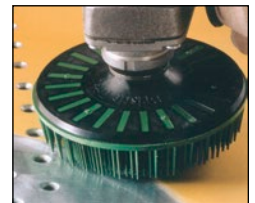

Model No.	Size"	Grit	Colour	Price /Each
VV392	4 1/2	36	Brown	
BP079	4 1/2	50	Green	
BP080	4 1/2	80	Yellow	
BP078	4 1/2	120	White